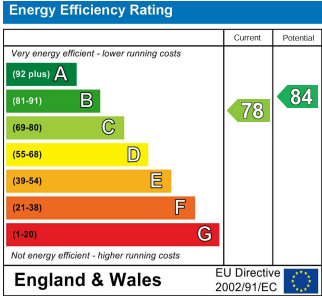

For clarification we wish to inform prospective purchasers that we have prepared these sales particulars as a general guide. We have not carried out a detailed survey, nor tested the services, appliances and specific fittings. Room sizes should not be relied upon for carpets and furnishings, if there are important matters which are likely to affect your decision to buy, please contact us before viewing the property. Robinsons can recommend financial services, surveying and conveyancing services to sellers and buyers. Robinsons staff may benefit from referral incentives relating to these services.